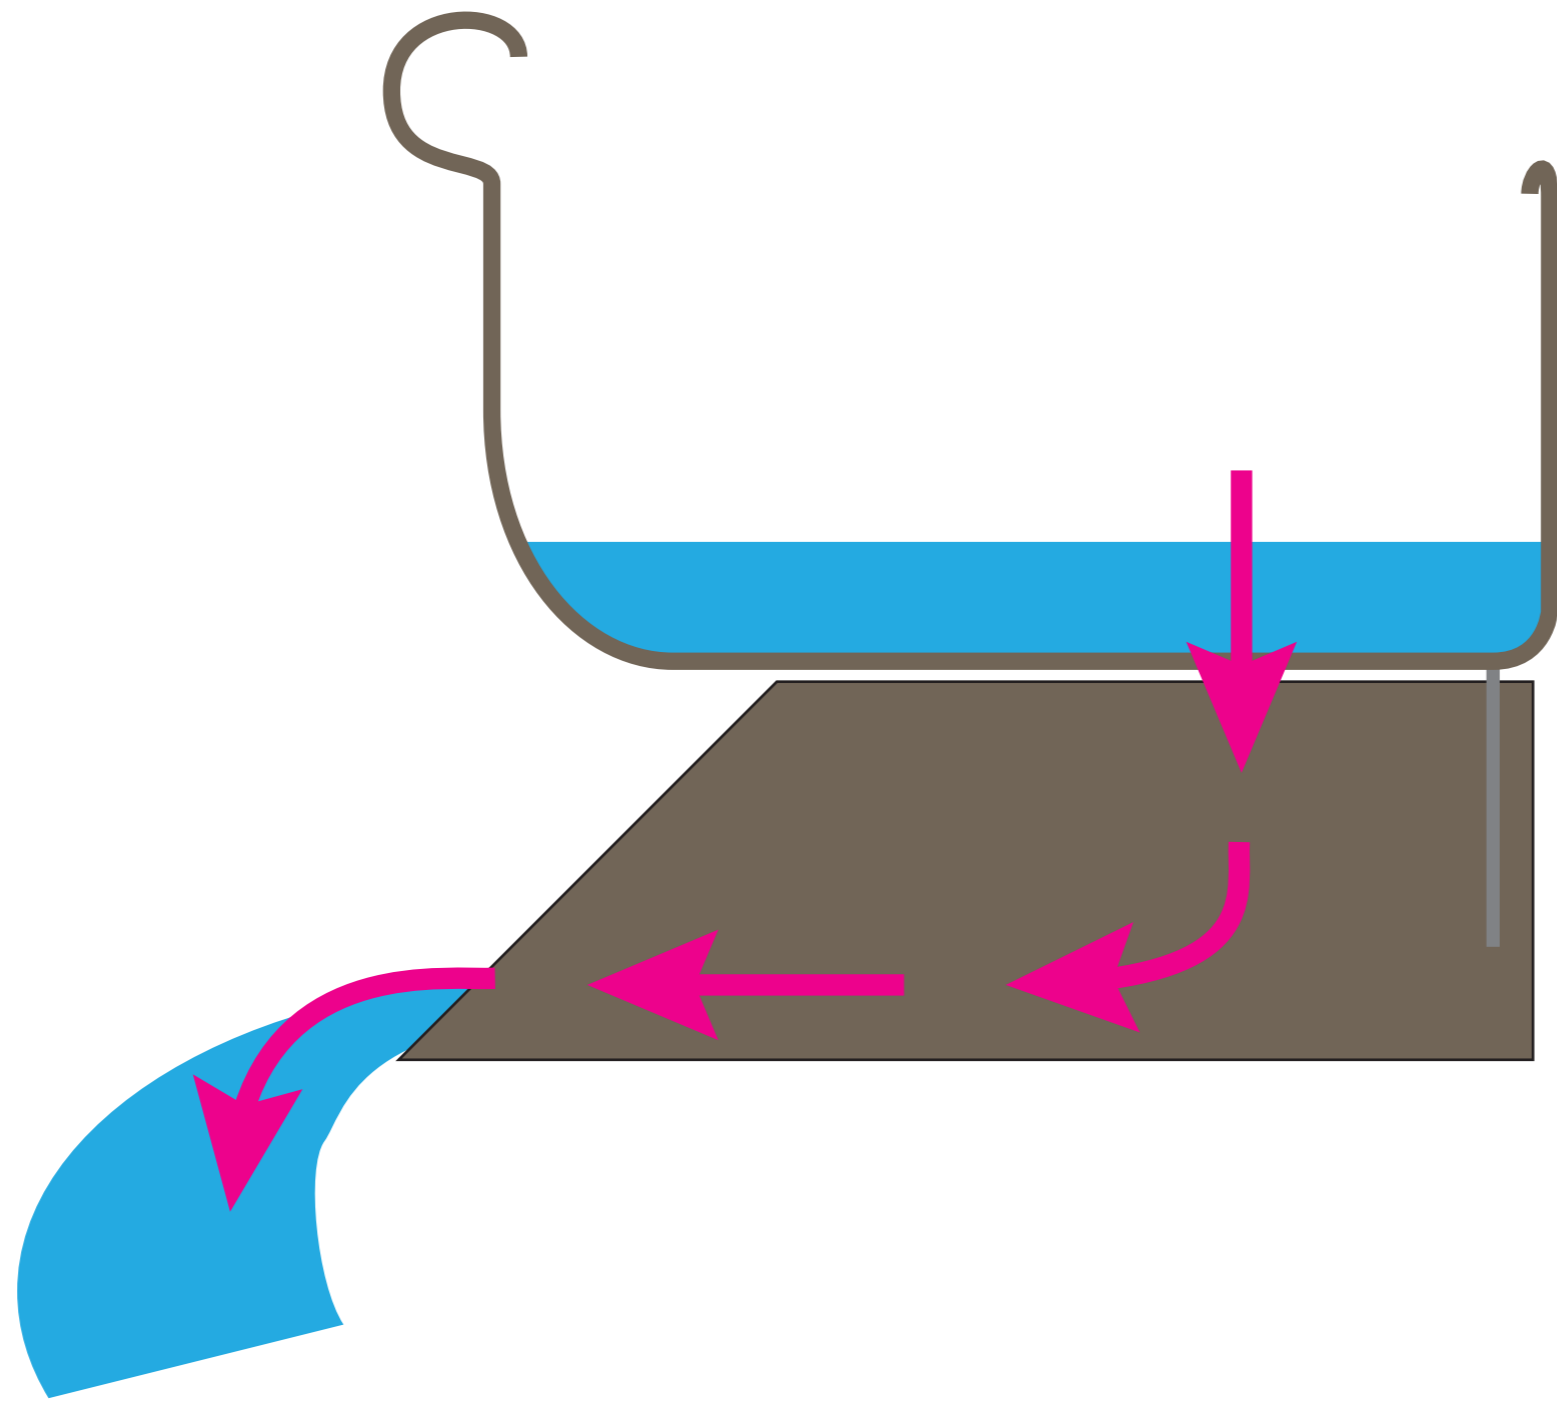

Forever Clean
Micro Sport

Forever Clean
Micro Spout

Forever Clean 

Forever Clean
Micro Spout - Placement

Forever Clean: Micro Spout - Placement

1. The amount of sludge that can be washed from your gutters through the Micro Spout, once installed can be seen

2/3. Once installed the micro spout is almost invisible

4. Clean water exiting the gutter through the Micro Spout

Forever Clean 