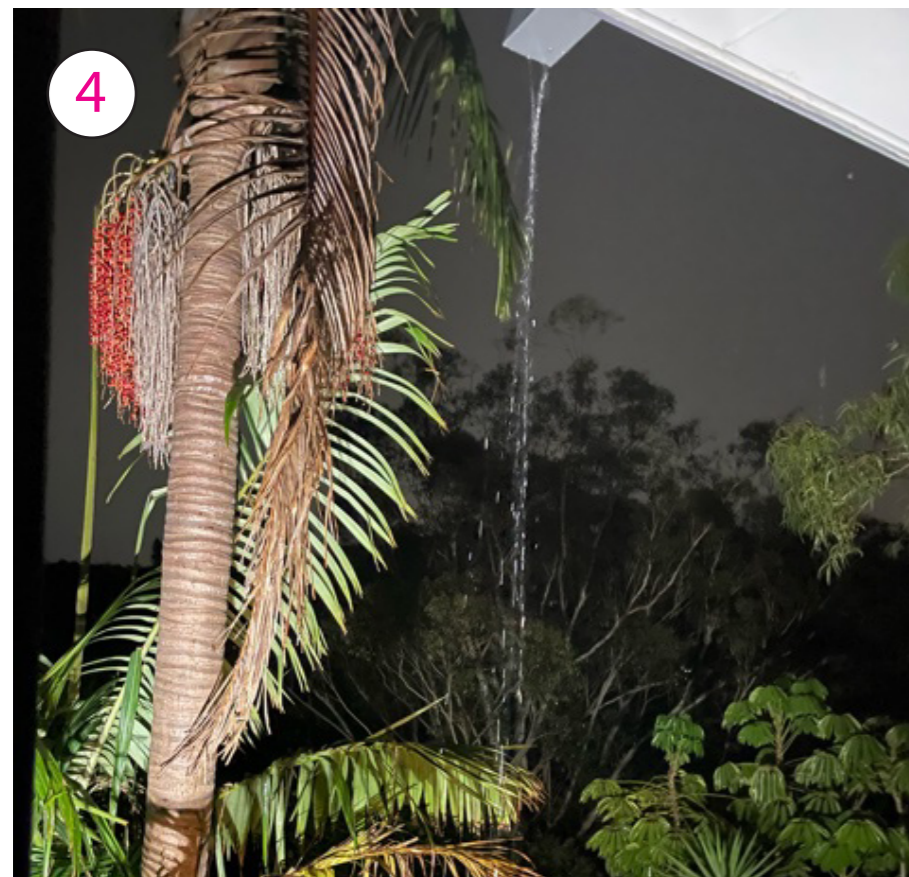

Forever Clean
Micro Sport

Forever Clean
Micro Spout

Forever Clean 

Forever Clean
Micro Spout - Placement

Forever Clean: Micro Spout - Placement

1. The amount of sludge that can be washed from your gutters through the Micro Spout, once installed can be seen

2/3. Once installed the micro spout is almost invisible

4. Clean water exiting the gutter through the Micro Spout

Forever Clean 