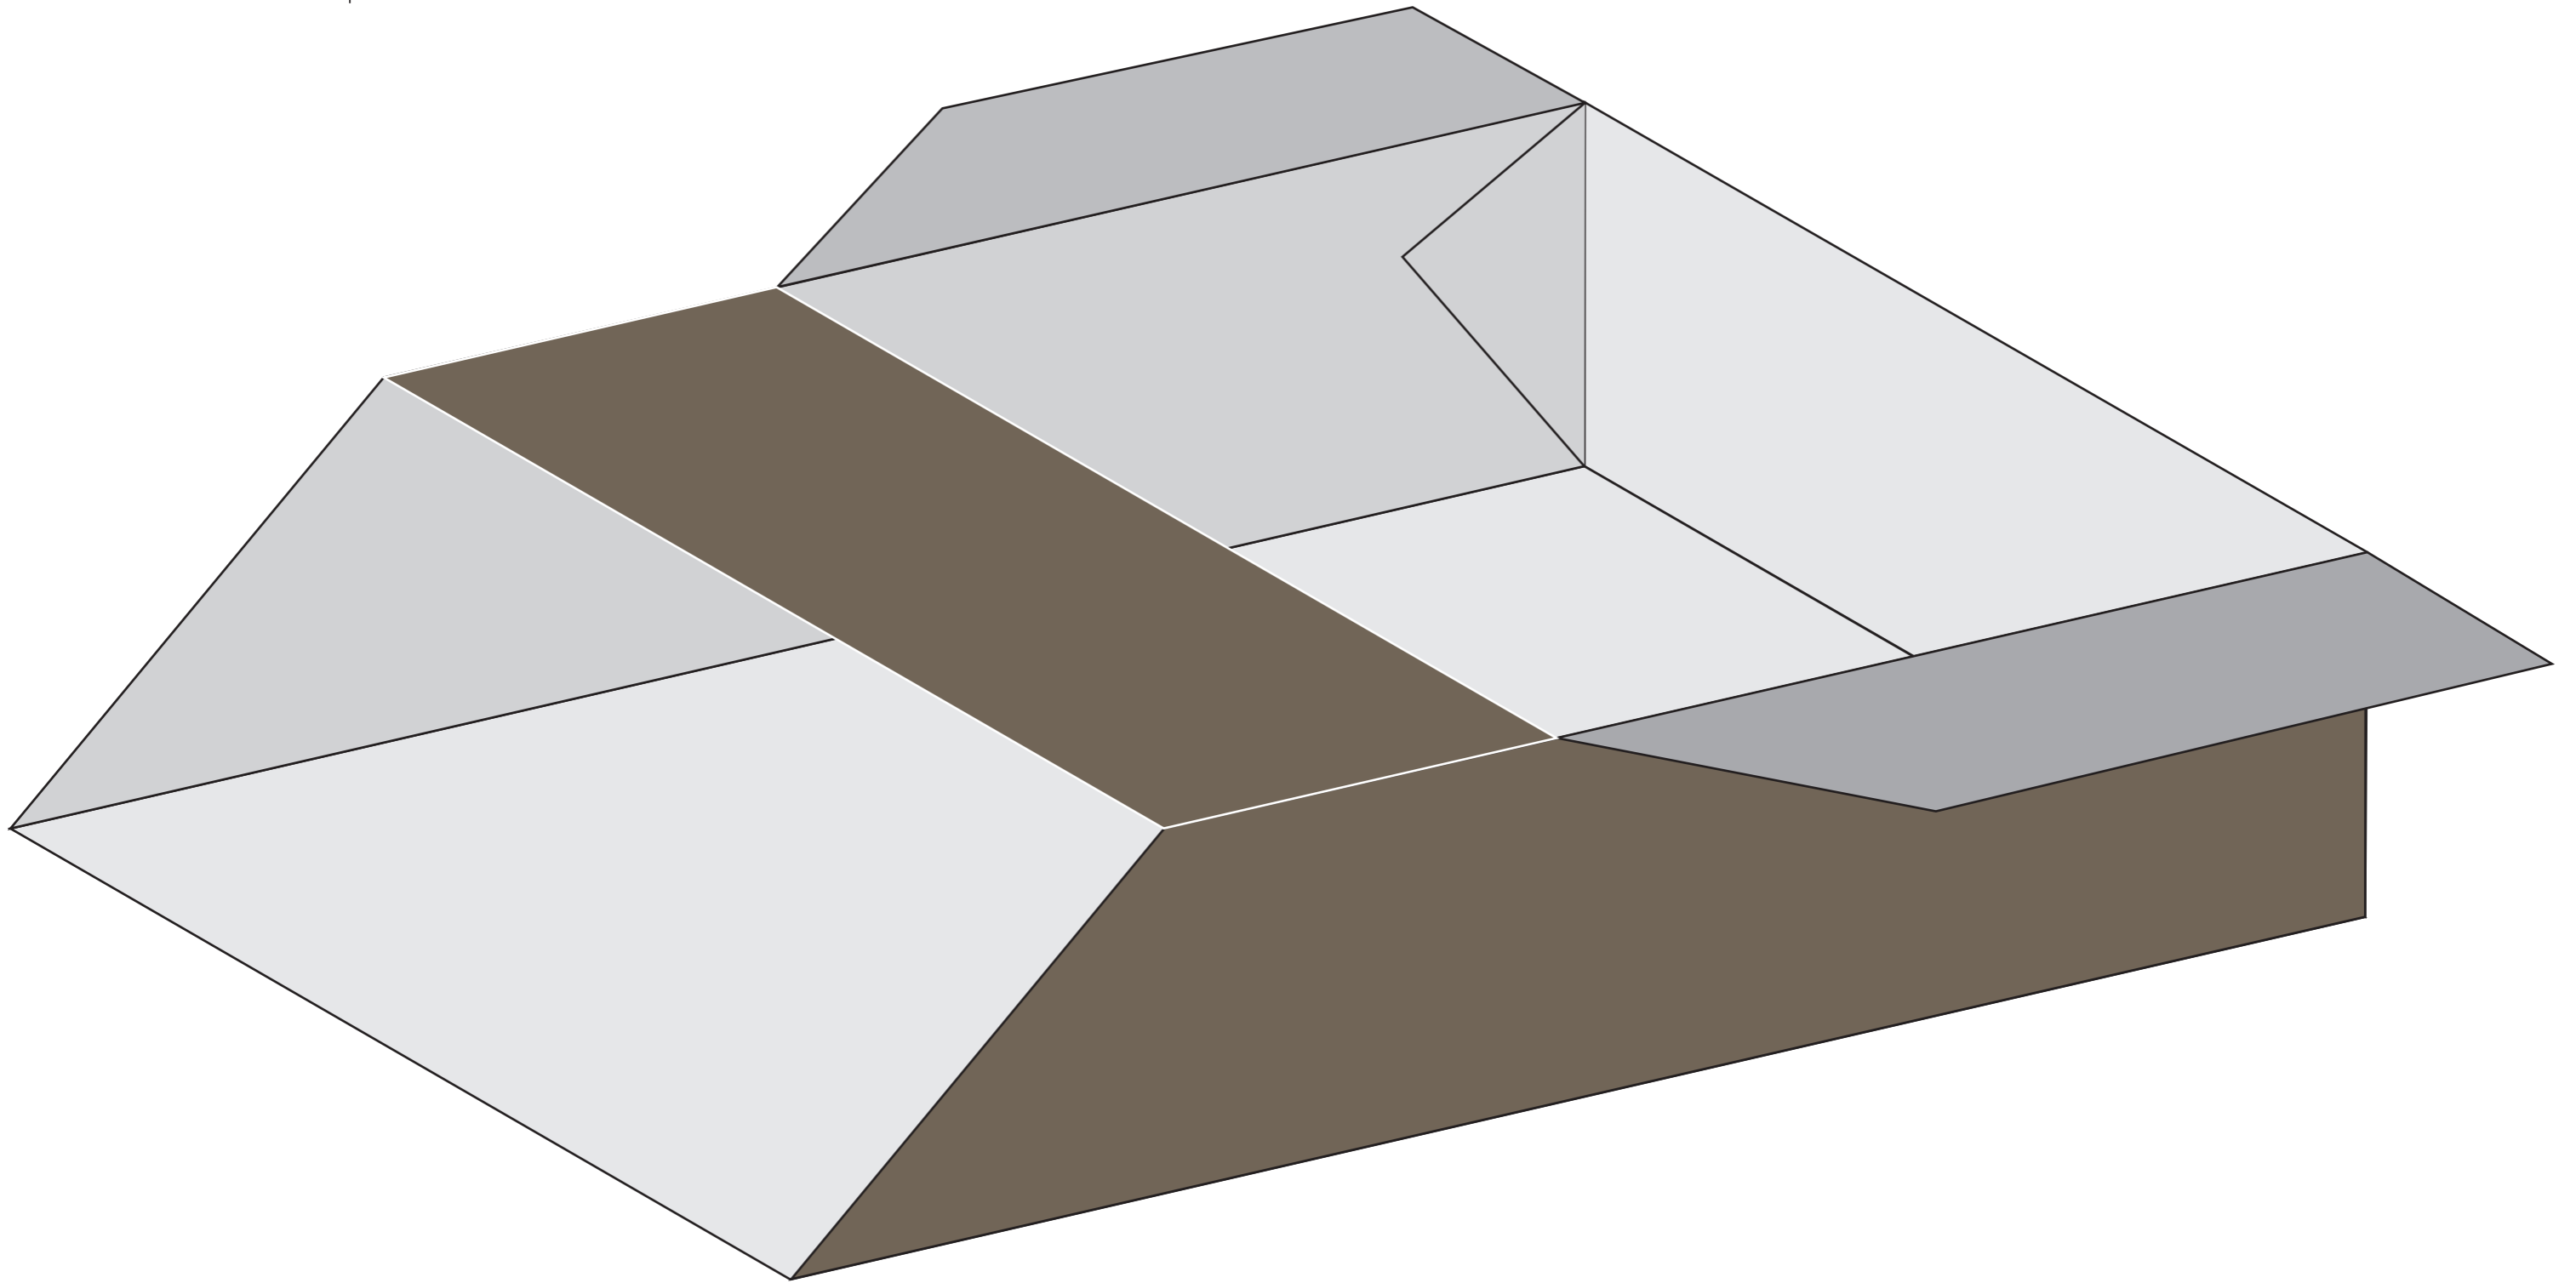

Forever Clean
Micro Sport

Forever Clean
Micro Spout

Forever Clean 

Forever Clean
Micro Spout - Placement

Forever Clean: Micro Spout - Placement

1. The amount of sludge that can be washed from your gutters through the Micro Spout, once installed can be seen

2/3. Once installed the micro spout is almost invisible

4. Clean water exiting the gutter through the Micro Spout

Forever Clean 